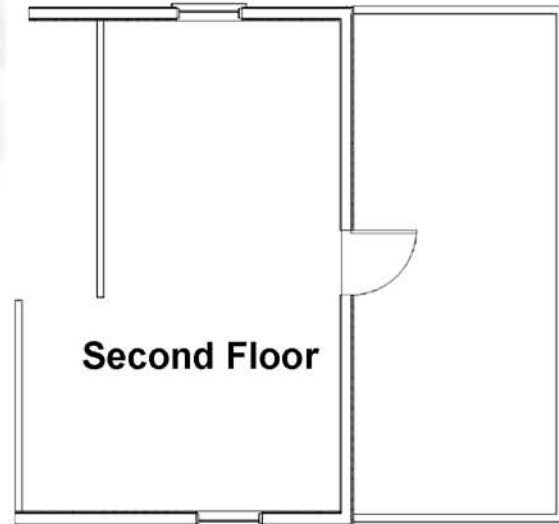

FEATURES

1039 Sq. Ft.

1 Bedroom + Loft

1 Full Bathroom

Kitchen / Dining Area

Laundry Area with Hookups

Covered Deck

Loft Balcony

and MUCH, MUCH MORE!