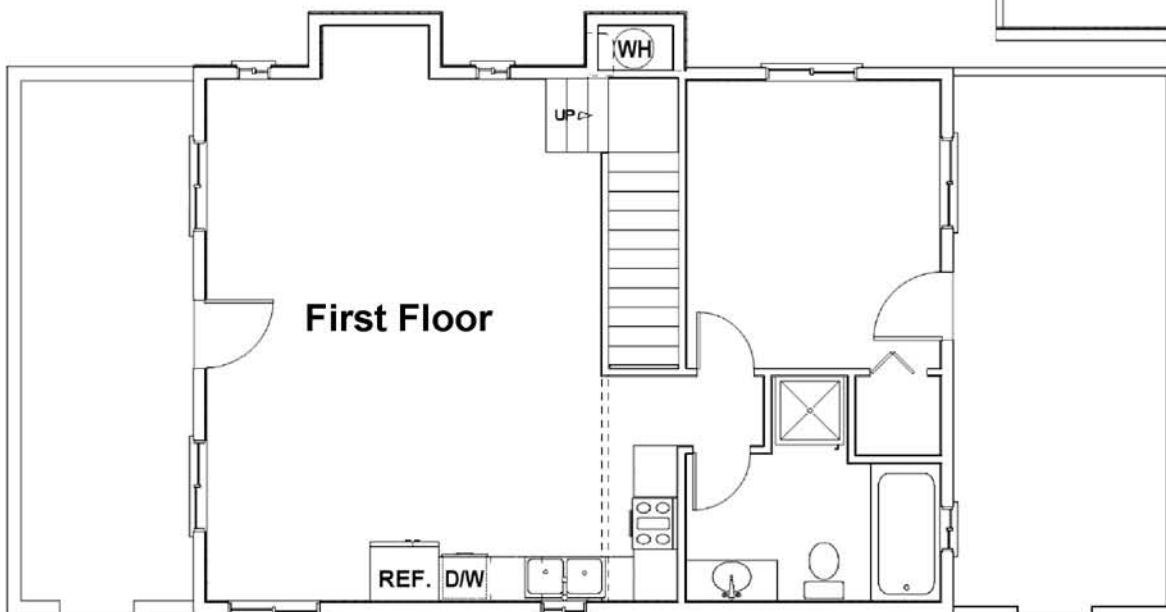

FEATURES

1039 Sq. Ft.

1 Bedroom + Loft

1 Full Bathroom

Kitchen / Dining Area

Laundry Area with Hookups

Covered Deck

Loft Balcony

and MUCH, MUCH MORE!